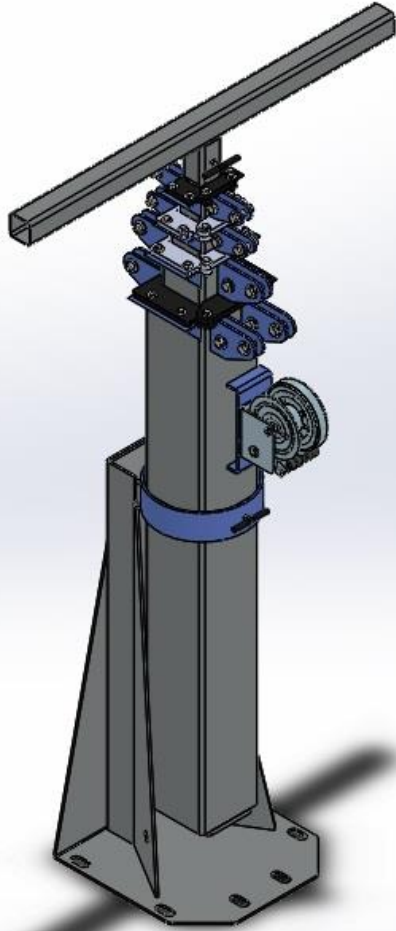

# AYDINLATMA KULESİ

# AYDINLATMA KULESİ

TITLE:		<b>MURATSAN</b>	
SIZE	DWG. NO.	REV	
<b>A</b>			
SCALE: 1:18		SHEET 1 OF 2	

NAME			
DRAWN			
CHECKED			
DIMENSIONS ARE IN INCHES			
MATERIAL			
DO NOT SCALE DRAWING			

TITLE:		<b>MURATSAN</b>	
SIZE	DWG. NO.	REV	
<b>A</b>			
SCALE: 1:40		SHEET 2 OF 2	