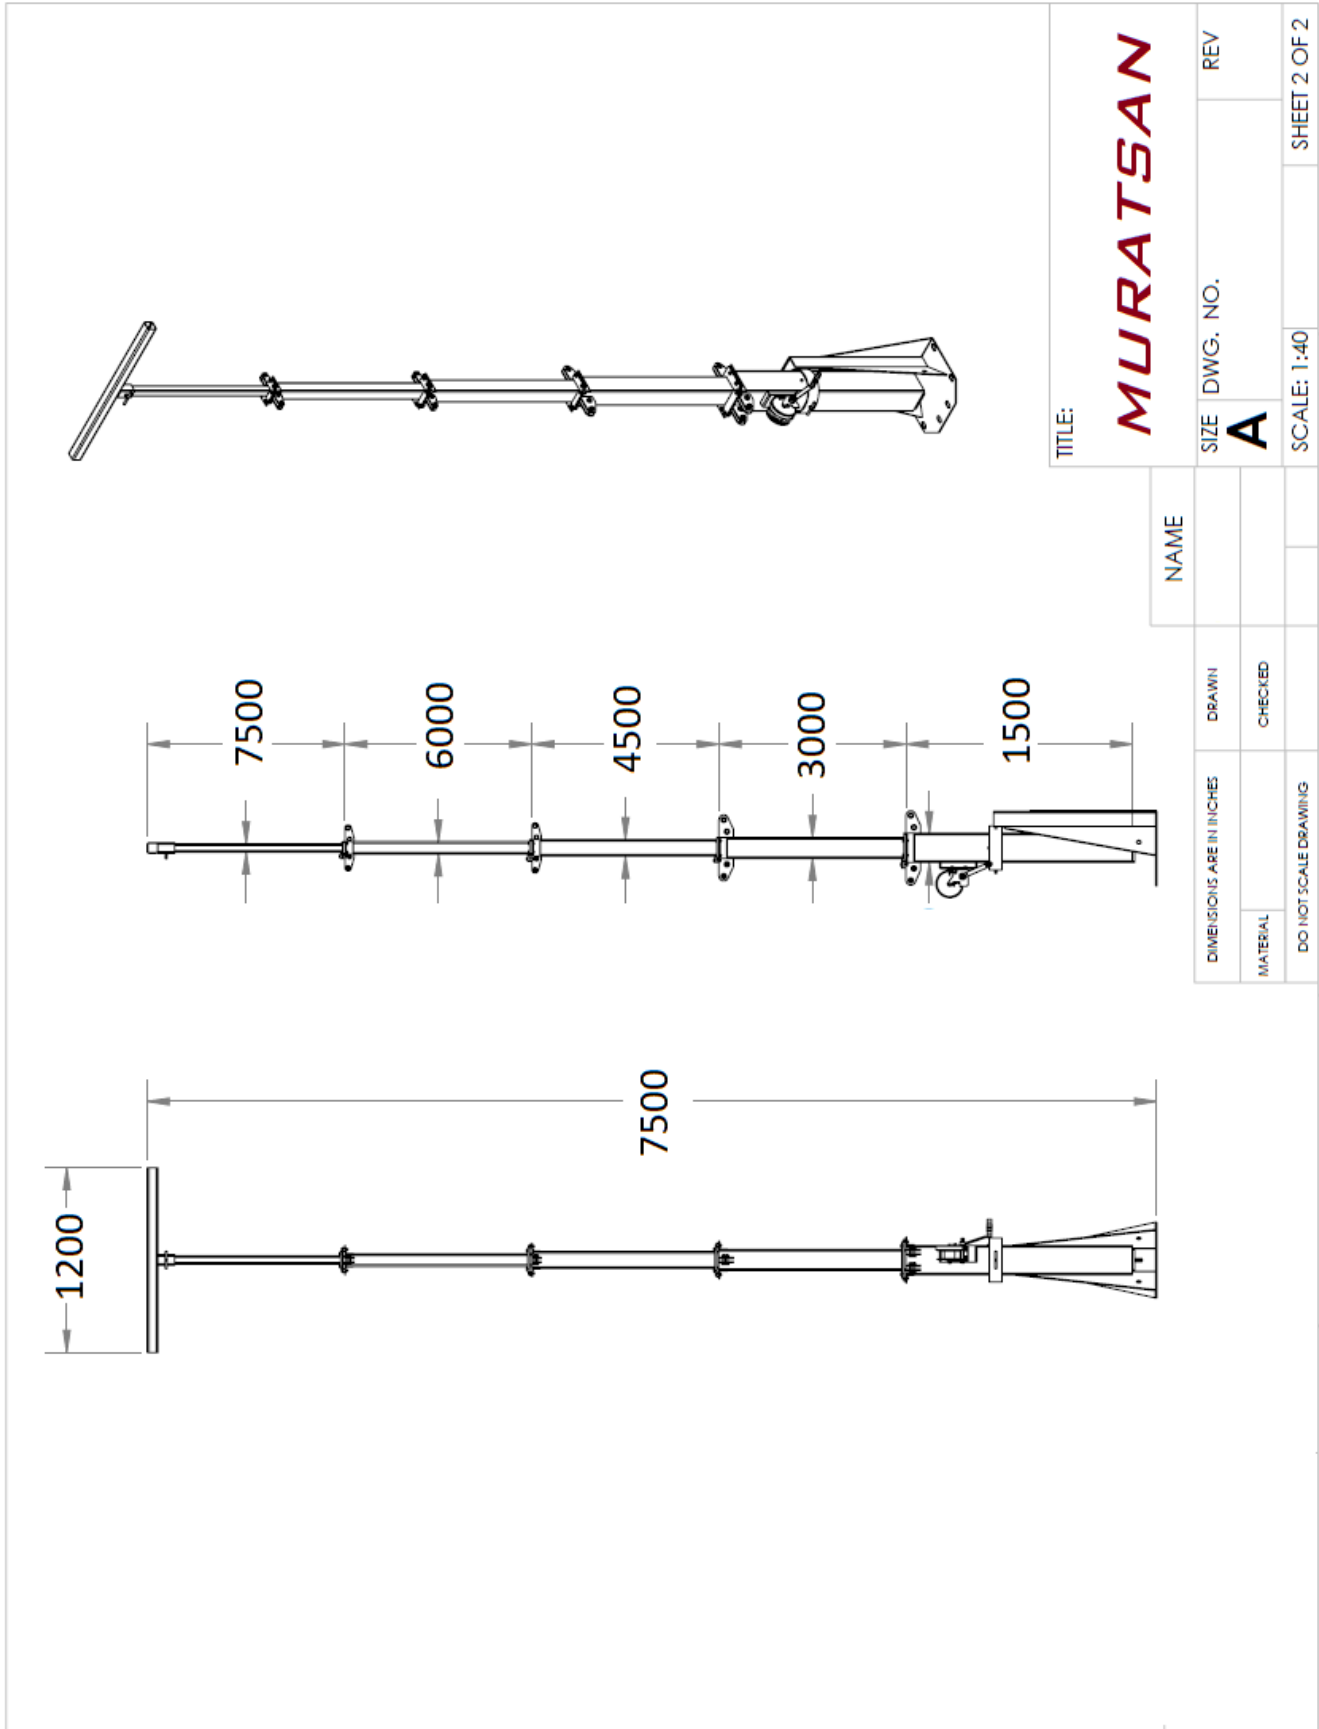

# AYDINLATMA KULESİ

# AYDINLATMA KULESİ

TITLE:		<b>MURATSAN</b>	
SIZE	DWG. NO.	REV	
<b>A</b>			
SCALE: 1:18		SHEET 1 OF 2	

NAME			
DRAWN			
CHECKED			
DIMENSIONS ARE IN INCHES			
MATERIAL			
DO NOT SCALE DRAWING			

TITLE:		<b>MURATSAN</b>	
SIZE	DWG. NO.	REV	
<b>A</b>			
SCALE: 1:40		SHEET 2 OF 2	

NAME			
DRAWN		CHECKED	
MATERIAL		DO NOT SCALE DRAWING	