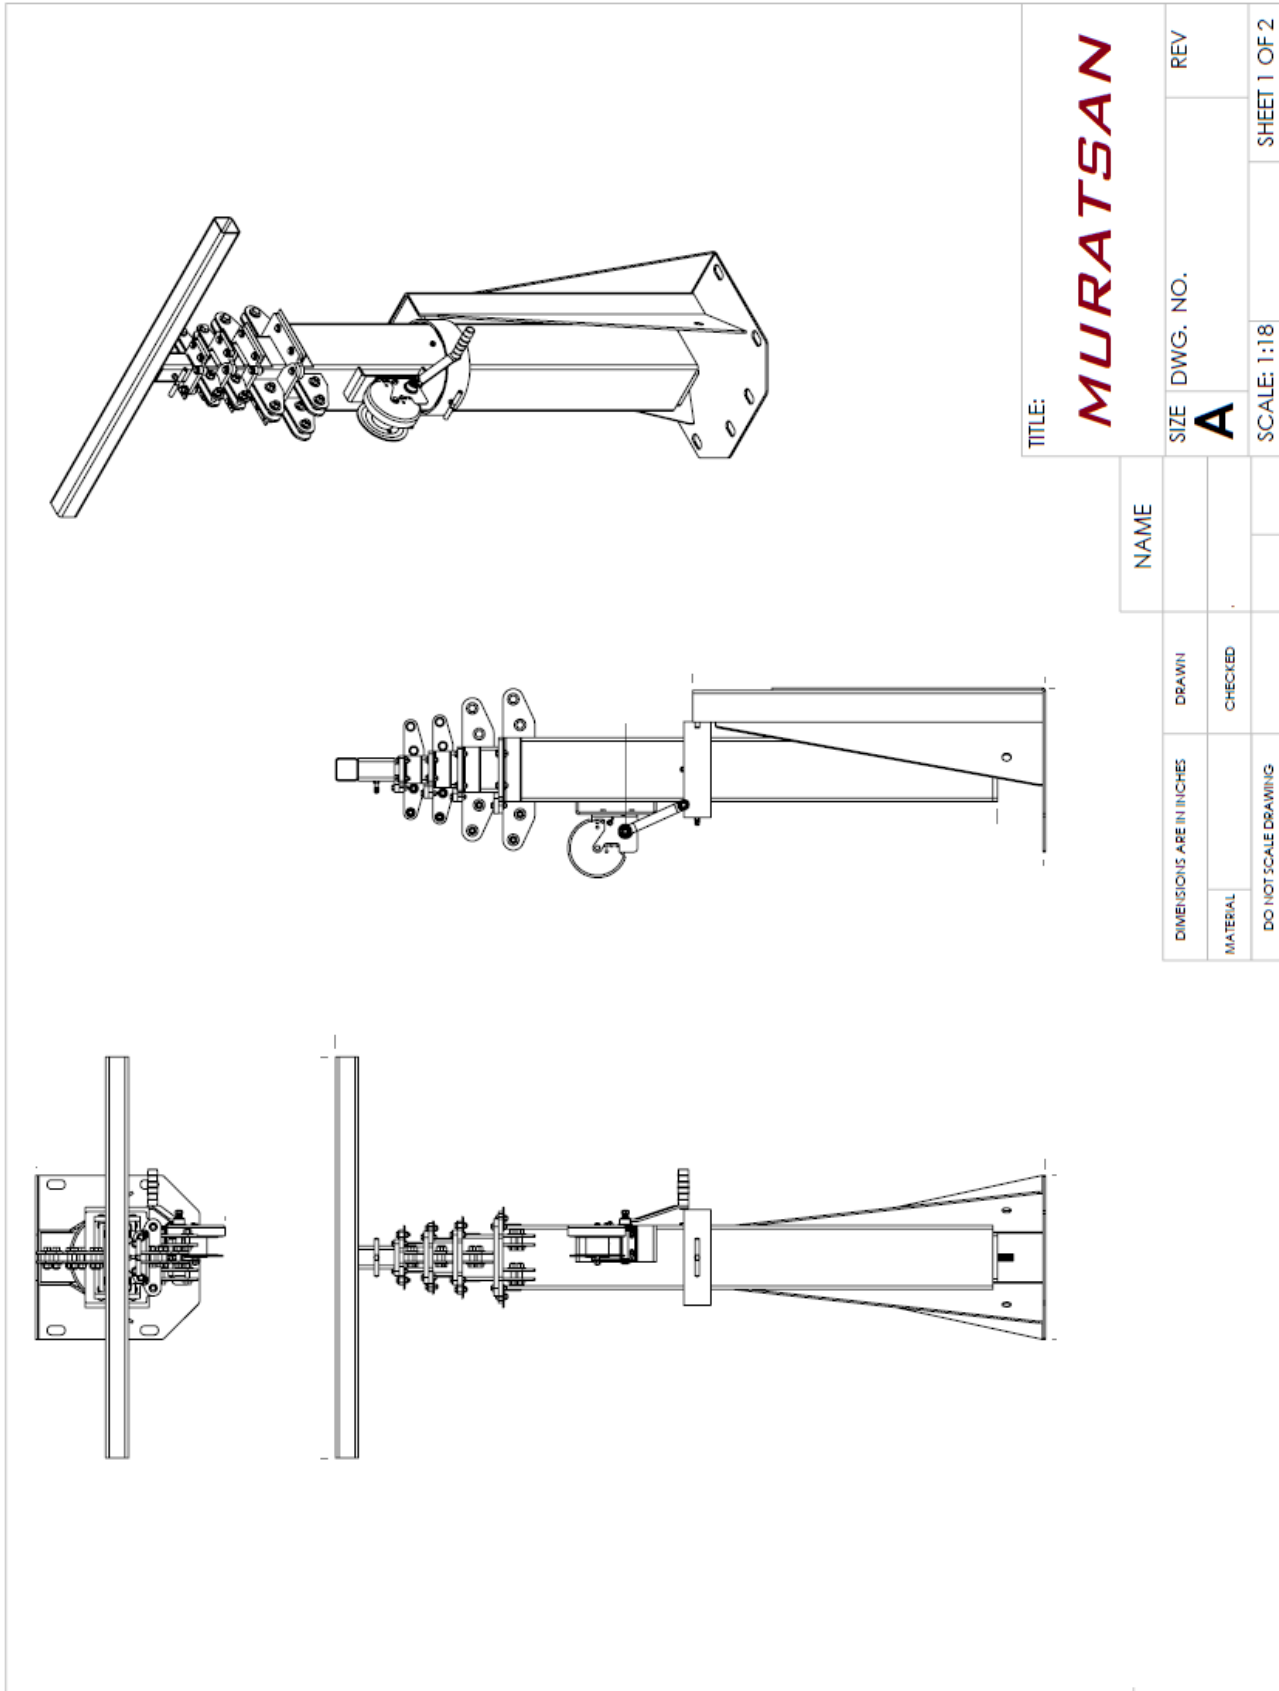

# AYDINLATMA KULESİ

# AYDINLATMA KULESİ

TITLE:		<b>MURATSAN</b>	
SIZE	DWG. NO.	REV	
<b>A</b>			
SCALE: 1:18		SHEET 1 OF 2	

NAME			
DRAWN			
CHECKED			
DIMENSIONS ARE IN INCHES			
MATERIAL			
DO NOT SCALE DRAWING			

TITLE:		<b>MURATSAN</b>	
SIZE	DWG. NO.	REV	
<b>A</b>			
SCALE: 1:40		SHEET 2 OF 2	

NAME			
DRAWN		CHECKED	
MATERIAL		DO NOT SCALE DRAWING	